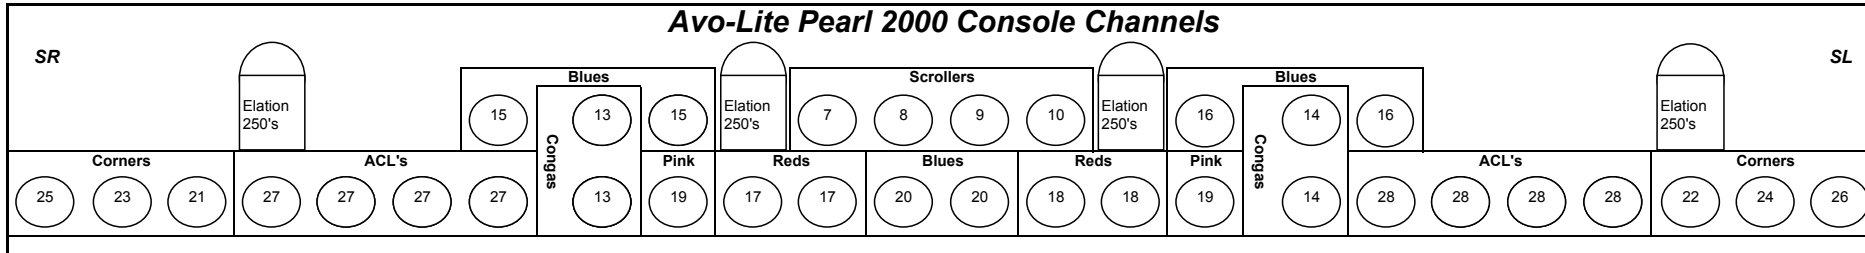

UP-STAGE TRUSS

Gel - Plot

Avo-Lite Pearl 2000 Console Channels

DMX Line A Channels

GENERAL PATCH LIST 1-20

DMX Line A Channel / Pearl Channel

01	51
02	52
03	56
04	54
05	53
06	55
07	41
08	42
09	43
10	44
11	45
12	46
13	47
14	07
15	08
16	09
17	17
18	18
19	21
20	27

SIDE TRUSS (SR & SL Trusses are the Same)

Gel - Plot

Avo-Lites Console Channels

DMX Line A Channels

GENERAL PATCH LIST 21-36,60-63

DMX Line A Channel / Pearl Channel

21	13
22	04
23	15
24	16
25	26
26	25
27	22
28	20
29	19
30	28
31	24
32	23
33	29
34	30
35	31
36	32
60	10
61	08
62	09
63	07