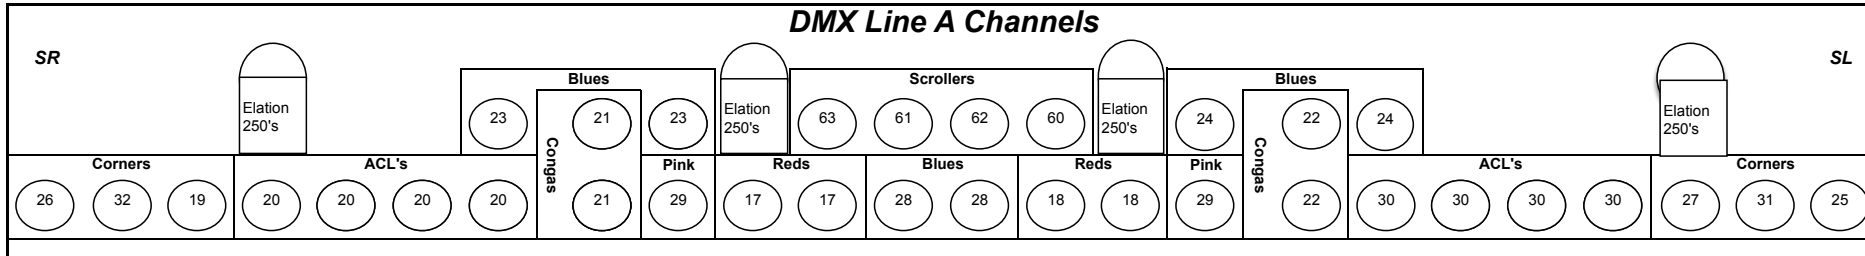

UP-STAGE TRUSS

Gel - Plot

Avo-Lite Pearl 2000 Console Channels

DMX Line A Channels

GENERAL PATCH LIST 1-20

DMX Line A Channel / Pearl Channel

01	51
02	52
03	56
04	54
05	53
06	55
07	41
08	42
09	43
10	44
11	45
12	46
13	47
14	07
15	08
16	09
17	17
18	18
19	21
20	27

SIDE TRUSS (SR & SL Trusses are the Same)

Gel - Plot

Avo-Lites Console Channels

DMX Line A Channels

GENERAL PATCH LIST 21-36,60-63

DMX Line A Channel / Pearl Channel

21	13
22	04
23	15
24	16
25	26
26	25
27	22
28	20
29	19
30	28
31	24
32	23
33	29
34	30
35	31
36	32
60	10
61	08
62	09
63	07