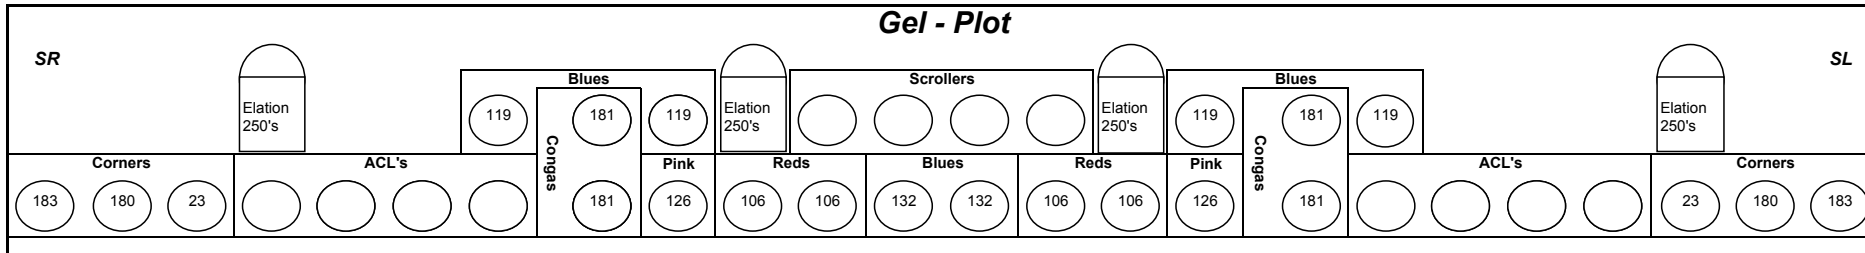

UP-STAGE TRUSS

Gel - Plot

Avo-Lite Pearl 2000 Console Channels

DMX Line A Channels

GENERAL PATCH LIST 1-20

DMX Line A Channel / Pearl Channel

01	51
02	52
03	56
04	54
05	53
06	55
07	41
08	42
09	43
10	44
11	45
12	46
13	47
14	07
15	08
16	09
17	17
18	18
19	21
20	27

SIDE TRUSS (SR & SL Trusses are the Same)

Gel - Plot

Avo-Lites Console Channels

DMX Line A Channels

GENERAL PATCH LIST 21-36,60-63

DMX Line A Channel / Pearl Channel

21	13
22	04
23	15
24	16
25	26
26	25
27	22
28	20
29	19
30	28
31	24
32	23
33	29
34	30
35	31
36	32
60	10
61	08
62	09
63	07